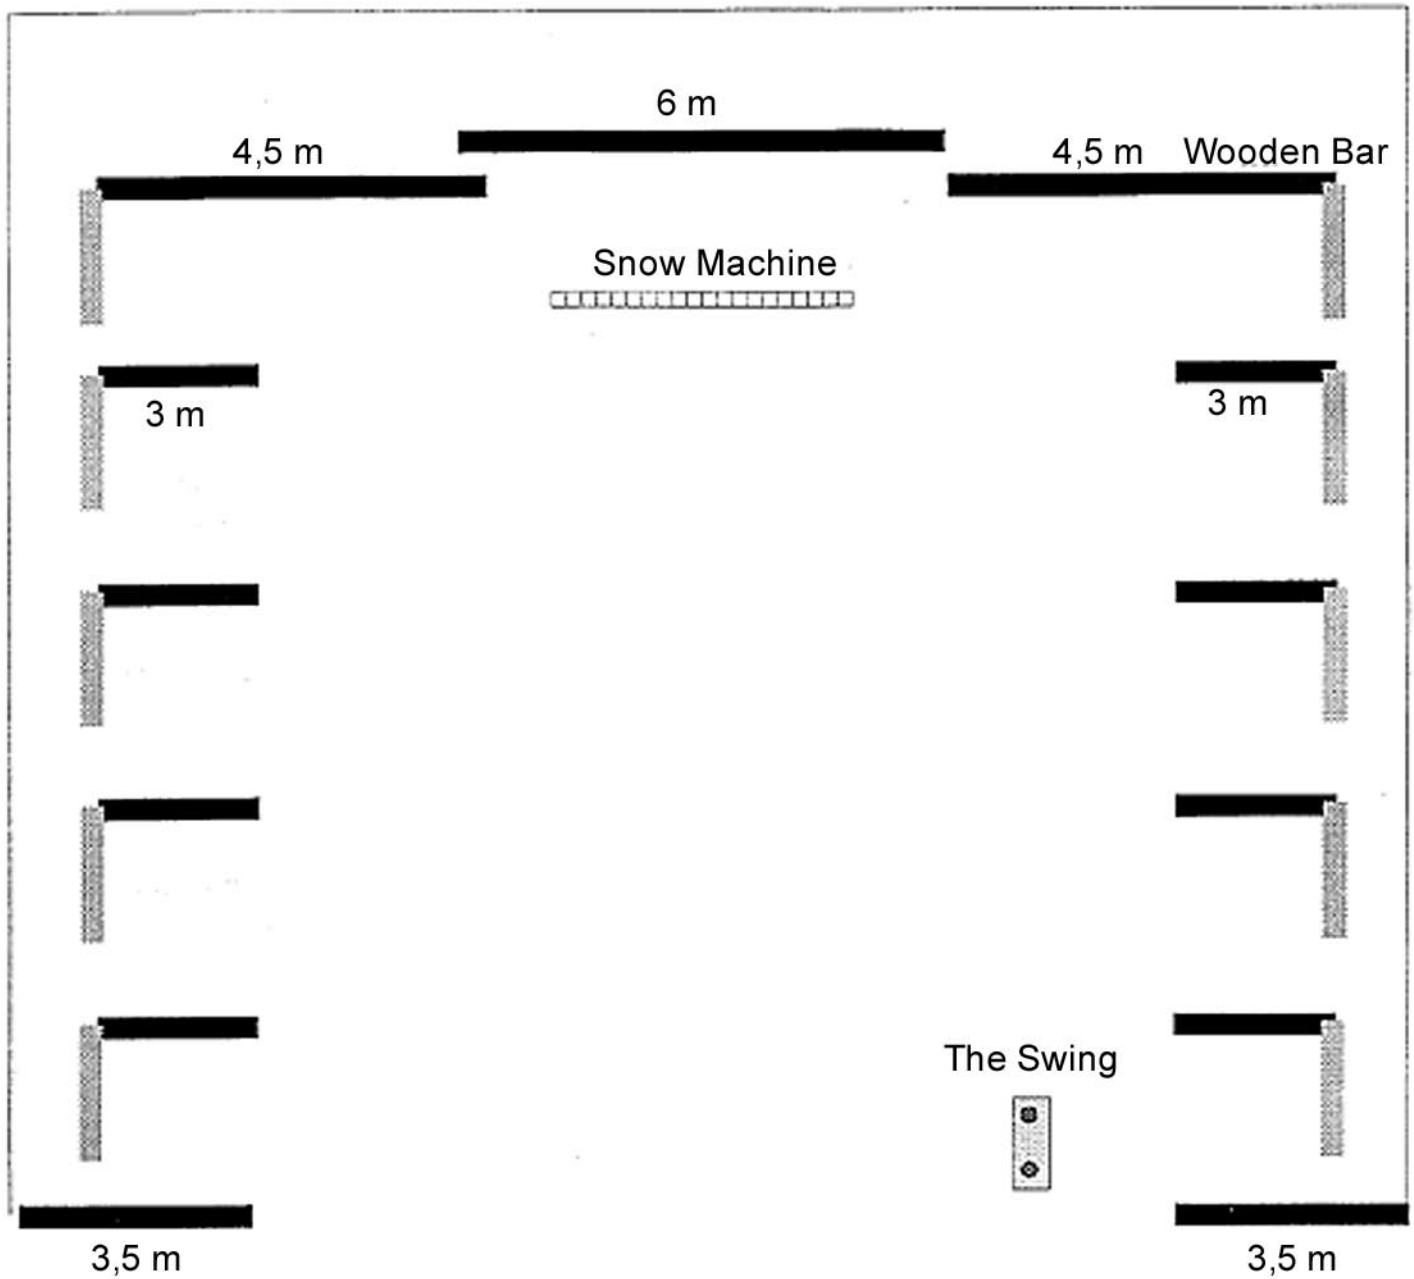

Aria Spinta - stage plan

— Curtain

▨ Black desk